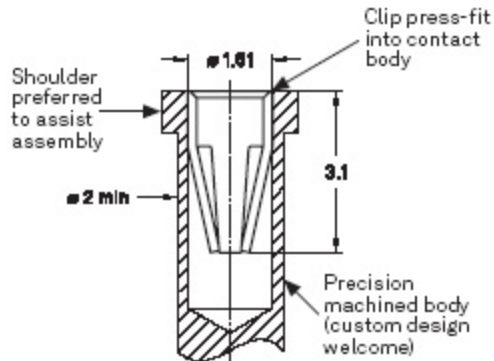

CLIP CODE 3410

4-FINGER

MATING PIN DIAMETER RANGE

0.7-1.06 mm

COMPLIANCY Δ

0.34 mm

MIN. MATING PIN LENGTH

3.7 mm

CURRENT RATING

8A